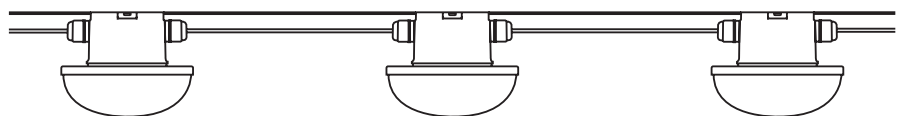

CORAX

Dimensions

Accessories incl.

Clip + triangle for pendant mounting:

Maximum diameter of steel cable is 3.5 mm / 0.14 inch

Pre-wiring

Pre-wiring is possible for CORAX installations. This means we connect all the cables exactly as defined in the light plan. The only thing you have to do is hang the lamps at the right place and connect them to the power supply.

[Click here for more information](#)