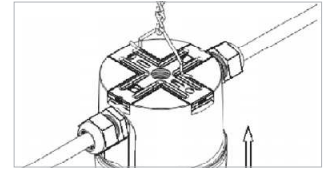

Light spread

CORAX

Dimensions

Accessories incl.

Clip + triangle for pendant mounting:

Maximum diameter of steel cable is 3.5 mm / 0.14 inch

Pendant mounting

Cable mounting

Pre-wiring

Pre-wiring is possible for CORAX installations. This means we connect all the cables exactly as defined in the light plan. The only thing you have to do is hang the lamps at the right place and connect them to the power supply.

[Click here for more information](#)

CORAX

Installation example

Distance between CORAX / CW / DDS	Total CORAX in one line with 1.5 mm ² (16 AWG) cable between CORAX (max light drop 20%)	Total CORAX in one line with 2.5 mm ² (14 AWG) cable between CORAX (max light drop 20%)	4 mm ² cable (12 AWG) Max length connection cable	2.5 mm ² cable (14 AWG) Max length connection cable
3m / 9.8ft	19	23	39m / 128ft	24m / 78.1ft
3.5m / 11.5ft	17	22	42m / 137.8ft	26m / 85.3ft
4m / 13.1ft	16	20	44m / 144.4ft	28m / 91.9ft
4.5m / 14.8ft	16	19	47m / 154.2ft	30m / 98.4ft
5m / 16.4ft	15	19	50m / 164ft	26m / 85.3ft