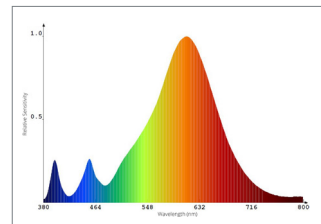

Type	Power Consumption	Light output	Efficacy	Light colour (CCT)	CRI	 Made in
CORAX	8.7W	1050lm	121lm/W	3000K	> 80	yes NL***
CORAX CW	8.7W	1110lm	128lm/W	4500K	> 80	yes China****
CORAX DDS*	warm white: 9.7W** cold white: 9.7W**	warm white: 1050lm cold white: 1110lm	warm white: 108lm/W cold white: 114lm/W	warm white: 2500K cold white: 6700K	> 80	yes China****
CORAX XL	15.4W	1750lm	112lm/W	3000K	> 80	yes NL***
CORAX XL CW	15.4W	1850lm	120 lm/W	4500K	> 80	yes China****

* Limit max. output power of DDS with combined colours to 14W.

** Includes UV-A LED

*** The corresponding documents CVO and EUR1 are available on request

****Made in NL also available on request.

CORAX

Colour options	Power consumption	Light output	Efficacy	Dominant wavelength
Blue	3W 6W	40lm 80lm	13.3lm/W	463nm
Green	3W 6W	212.2lm 424.4lm	70.7lm/W	528nm
Red	3W 6W	163.5lm 327lm	54.5lm/W	620nm

Spectrum

CORAX

CORAX - coldwhite

CORAX DDS - coldwhite

CORAX DDS - warmwhite

Blue

Green

Red