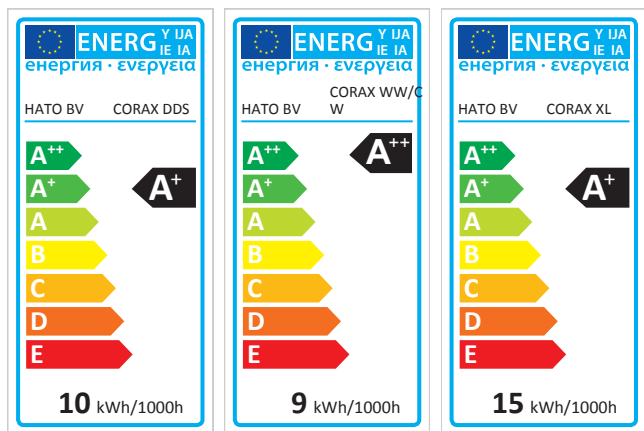

CORAX

Specifications are subject to change without prior notice
* Lifetime definition & measurement available upon request

Markings

** Protection test against penetration of water IPX7
(protected against the effect of immersion between 15cm and 1m)