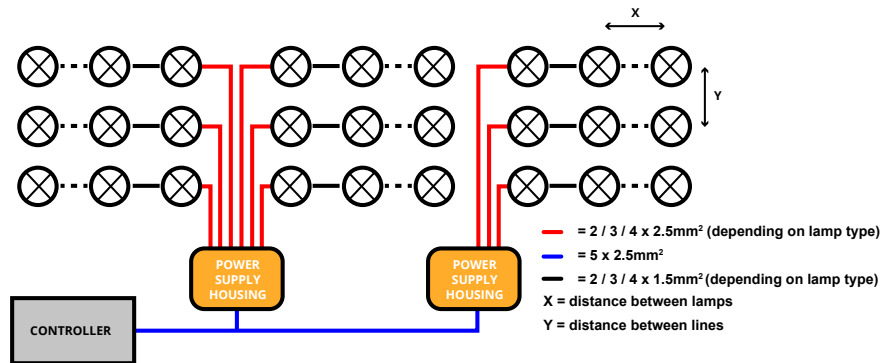

Pre-wiring

Pre-wiring is possible for CORAX installations. This means we connect all the cables exactly as defined in the light plan. The only thing you have to do is hang the lamps at the right place and connect them to the power supply.

[Click here for more information](#)

CORAX

Installation example

Distance between CORAX / CW / DDS	Total CORAX in one line with 1.5 mm ² (16 AWG) cable between CORAX (max light drop 20%)	Total CORAX in one line with 2.5 mm ² (14 AWG) cable between CORAX (max light drop 20%)	4 mm ² cable (12 AWG) Max length connection cable	2.5 mm ² cable (14 AWG) Max length connection cable
3m / 9.8ft	19	23	39m / 128ft	24m / 78.1ft
3.5m / 11.5ft	17	22	42m / 137.8ft	26m / 85.3ft
4m / 13.1ft	16	20	44m / 144.4ft	28m / 91.9ft
4.5m / 14.8ft	16	19	47m / 154.2ft	30m / 98.4ft
5m / 16.4ft	15	19	50m / 164ft	26m / 85.3ft