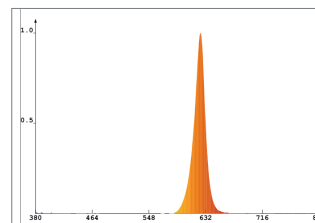

CORAX

Colour options	Power consumption	Light output	Efficacy	Dominant wavelength
Blue	3W 6W	40lm 80lm	13.3lm/W	463nm
Green	3W 6W	212.2lm 424.4lm	70.7lm/W	528nm
Red	3W 6W	163.5lm 327lm	54.5lm/W	620nm

Spectrum

Red

Light spread