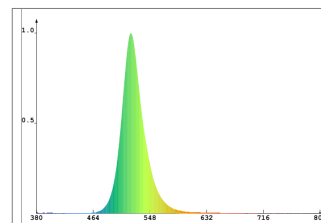

CORAX

Colour options	Power consumption	Light output	Efficacy	Dominant wavelength
Blue	3W 6W	40lm 80lm	13.3lm/W	463nm
Green	3W 6W	212.2lm 424.4lm	70.7lm/W	528nm
Red	3W 6W	163.5lm 327lm	54.5lm/W	620nm

Spectrum

Green

Light spread