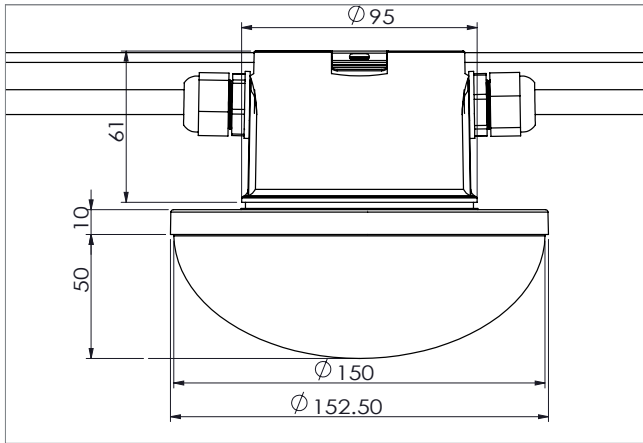

Light spread

CORAX

Dimensions

Accessories incl.

Clip + triangle for pendant mounting:

Maximum diameter of steel cable is 3.5 mm / 0.14 inch

Pendant mounting

Cable mounting

[Click here for more information](#)

CORAX

Installation example

Distance between CORAX / CW / DDS	Total CORAX in one line with 1.5 mm ² (16 AWG) cable between CORAX (max light drop 20%)	Total CORAX in one line with 2.5 mm ² (14 AWG) cable between CORAX (max light drop 20%)	4 mm ² cable (12 AWG) Max length connection cable	2.5 mm ² cable (14 AWG) Max length connection cable
3m / 9.8ft	19	23	39m / 128ft	24m / 78.1ft
3.5m / 11.5ft	17	22	42m / 137.8ft	26m / 85.3ft
4m / 13.1ft	16	20	44m / 144.4ft	28m / 91.9ft
4.5m / 14.8ft	16	19	47m / 154.2ft	30m / 98.4ft
5m / 16.4ft	15	19	50m / 164ft	26m / 85.3ft