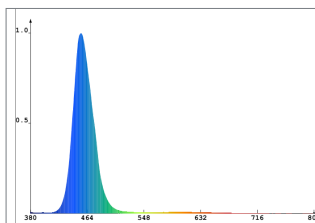

CORAX

Colour options	Power consumption	Light output	Efficacy	Dominant wavelength
Blue	3W 6W	40lm 80lm	13.3lm/W	463nm
Green	3W 6W	212.2lm 424.4lm	70.7lm/W	528nm
Red	3W 6W	163.5lm 327lm	54.5lm/W	620nm

Spectrum

Blue

Light spread