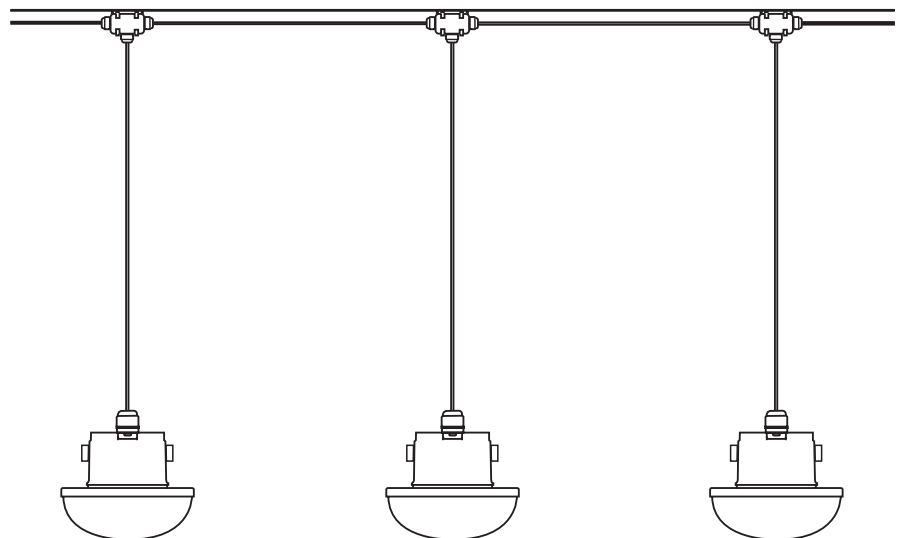

Light spread

CORAX

Dimensions

Accessories incl.

Clip + triangle for pendant mounting:

Maximum diameter of steel cable is 3.5 mm / 0.14 inch

Pendant mounting

Cable mounting

Pre-wiring

Pre-wiring is possible for CORAX installations. This means we connect all the cables exactly as defined in the light plan. The only thing you have to do is hang the lamps at the right place and connect them to the power supply.

[Click here for more information](#)

CORAX

Installation example

Distance between CORAX / CW / DDS	Total CORAX in one line with 1.5 mm ² (16 AWG) cable between CORAX (max light drop 20%)	Total CORAX in one line with 2.5 mm ² (14 AWG) cable between CORAX (max light drop 20%)	4 mm ² cable (12 AWG) Max length connection cable	2.5 mm ² cable (14 AWG) Max length connection cable
3m / 9.8ft	19	23	39m / 128ft	24m / 78.1ft
3.5m / 11.5ft	17	22	42m / 137.8ft	26m / 85.3ft
4m / 13.1ft	16	20	44m / 144.4ft	28m / 91.9ft
4.5m / 14.8ft	16	19	47m / 154.2ft	30m / 98.4ft
5m / 16.4ft	15	19	50m / 164ft	26m / 85.3ft