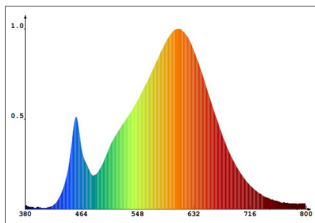

CORAX

Colour options	Power consumption	Light output	Efficacy	Dominant wavelength
Blue	3W 6W	40lm 80lm	13.3lm/W	463nm
Green	3W 6W	212.2lm 424.4lm	70.7lm/W	528nm
Red	3W 6W	163.5lm 327lm	54.5lm/W	620nm

Spectrum

CORAX