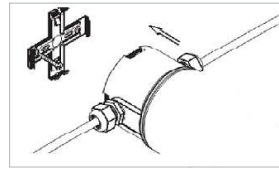

Light spread

CORAX

Dimensions

Accessories incl.

Clip + triangle for pendant mounting:

Maximum diameter of steel cable is 3.5 mm / 0.14 inch

Pendant mounting

Cable mounting

Pre-wiring

Pre-wiring is possible for CORAX installations. This means we connect all the cables exactly as defined in the light plan. The only thing you have to do is hang the lamps at the right place and connect them to the power supply.

[Click here for more information](#)

CORAX

Installation example

Distance between CORAX / CW / DDS	Total CORAX in one line with 1.5 mm ² (16 AWG) cable between CORAX (max light drop 20%)	Total CORAX in one line with 2.5 mm ² (14 AWG) cable between CORAX (max light drop 20%)	4 mm ² cable (12 AWG) Max length connection cable	2.5 mm ² cable (14 AWG) Max length connection cable
3m / 9.8ft	19	23	39m / 128ft	24m / 78.1ft
3.5m / 11.5ft	17	22	42m / 137.8ft	26m / 85.3ft
4m / 13.1ft	16	20	44m / 144.4ft	28m / 91.9ft
4.5m / 14.8ft	16	19	47m / 154.2ft	30m / 98.4ft
5m / 16.4ft	15	19	50m / 164ft	26m / 85.3ft