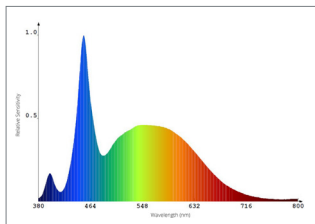

CORAX DDS - coldwhite