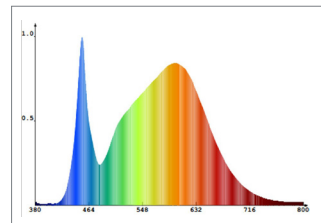

CORAX - coldwhite