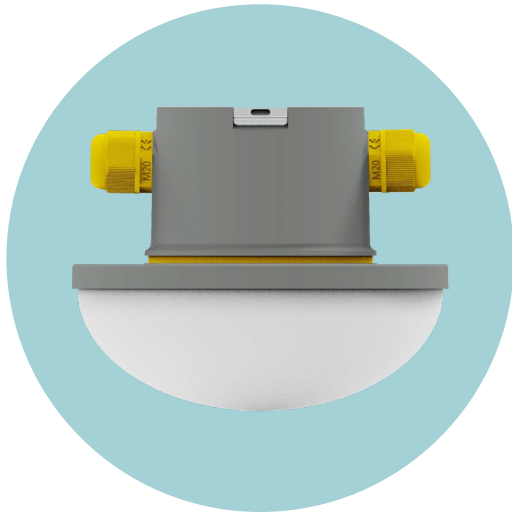

CORAX

The CORAX: as confirmed by many users worldwide, the CORAX is the standard for today's poultry lighting applications. It is a main lighting solution that can be applied in almost every type of poultry house.

Specifications

Operating voltage:	48VDC
Dimmer type:	HATO 48VDC power supply
Dim range:	0 - 100%
Light source:	LED
Flicker-free:	yes
Expected average lifetime white LEDs:	50,000h
Operating temp.:	-10°C (14°F) < Ta < +40°C (104°F)
Nett weight:	260 gr / 0.57 lbs
Cover:	Impact resistant PMMA
Base:	ABS
Warranty:	3 Years
Application:	Poultry

Light spread

CORAX

Dimensions

Accessories incl.

Clip + triangle for pendant mounting:

Maximum diameter of steel cable is 3.5 mm / 0.14 inch

Pendant mounting

Cable mounting