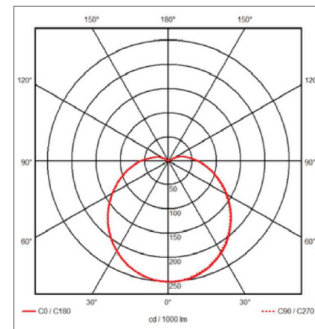

Light spread